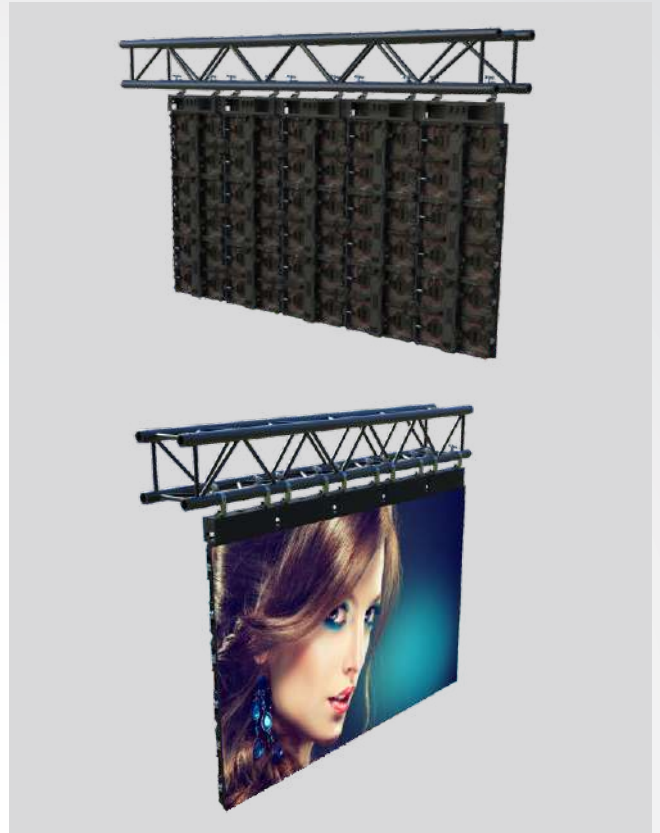

pixelplus[™]

Xceed *Outdoor*

High performance LED displays
for indoor & outdoor rental applications

Our Pixel Plus Xceed series is tailored made for indoor and outdoor rental applications geared for high performance, fast installation and down-the-road flexibility.

Use Your Display Where You Want

Stacking / Hanging Options

Straight Stacking

Straight Hanging

Convex Stacking

Convex Hanging

Concave Stacking

Concave Hanging

Curving Options

Straight 0°

Concave 5°

Concave 7.5°

Convex -5°

Magnetic Installation

Key Features

- True Black SMD High Contrast
- Black Shell SMD High Brightness
- Calibration Memory in Module
- Magnetic Installation
- No AB Module (no left right)
- Optimized Thermal Design
- Big Viewing Angle
- HDR Ready
- No Ghosting
- Extremely Flat
- High Refresh Rate