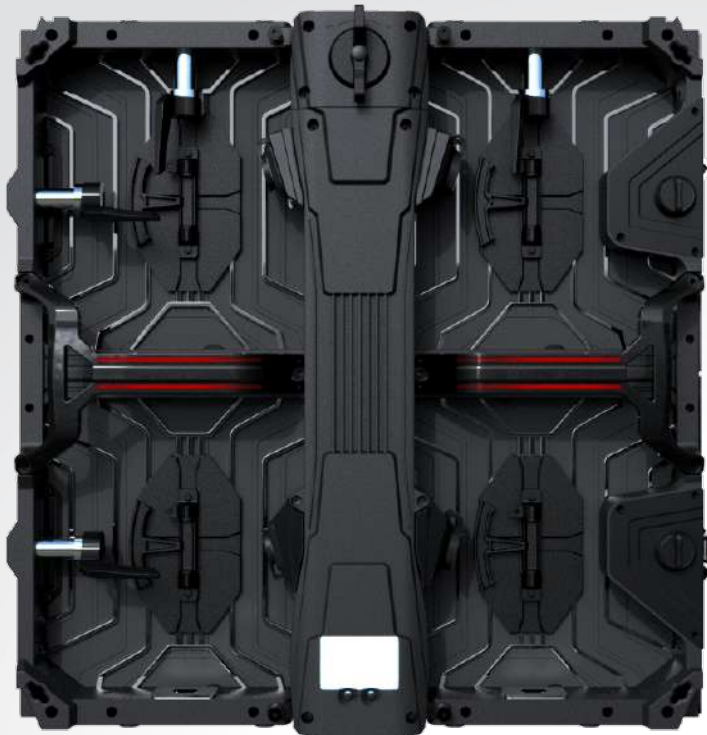

Use Your Display Where You Want

Stacking / Hanging Options

Straight Stacking

Straight Hanging

Convex Stacking

Convex Hanging

Concave Stacking

Concave Hanging

Curving Options

Straight 0°

Concave 5°

Concave 7.5°

Convex -5°

Magnetic Installation

Key Features

- True Black SMD High Contrast
- Black Shell SMD High Brightness
- Calibration Memory in Module
- Magnetic Installation
- No AB Module (no left right)
- Optimized Thermal Design
- Big Viewing Angle
- HDR Ready
- No Ghosting
- Extremely Flat
- High Refresh Rate

Technical Specifications

Pitch	2.6mm	2.9mm	3.2mm	3.9mm	4.8mm	6.25mm
Brightness (True Black SMD)	>4000cd/m ²	>4000cd/m ²	>4500cd/m ²	>4500cd/m ²	>4500cd/m ²	>4500cd/m ²
Brightness (Black Shell SMD)	>5000cd/m ²	>5000cd/m ²	>6000cd/m ²	>6000cd/m ²	>6000cd/m ²	>6000cd/m ²
Viewing Distance	>2.6m	>2.9m	>3.2m	>3.9m	>4.8m	>6.25m
LED Type	SMDxxxx	SMDxxxx	SMD1921	SMD1921	SMD2727	SMD2727
Pixel Density	147456/m ²	112896/m ²	97344/m ²	65536/m ²	43264/m ²	25600/m ²
View Angle	140°/140°	140°/140°	140°/140°	140°/140°	140°/140°	140°/140°
Refresh Rate	>1920-3840Hz	>1920-3840Hz	>1920-3840Hz	>1920-3840Hz	>1920-3840Hz	>1920-3840Hz
Module Size	250x250mm	250x250mm	250x250mm	250x250mm	250x250mm	250x250mm
Cabinet Size	500x500mm	500x500mm	500x500mm	500x500mm	500x500mm	500x500mm
Cabinet Res.	192x192px	168x168px	156x156px	128x128px	104x104px	80x80px
Drive Mode	1/16 scan	1/14 scan	1/10 scan	1/8 scan	1/7 scan	1/5 scan
Environment	IP65/55	IP65/55	IP65/55	IP65/55	IP65/55	IP65/55
Max Power	950W/m ²	950W/m ²	950W/m ²	950W/m ²	950W/m ²	950W/m ²
Voltage	100v - 230v	100v - 230v	100v - 230v	100v - 230v	100v - 230v	100v - 230v
Fire Rate	94UL-VO	94UL-VO	94UL-VO	94UL-VO	94UL-VO	94UL-VO
EU Certification	CE, TUV EMC	CE, TUV EMC	CE, TUV EMC	CE, TUV EMC	CE, TUV EMC	CE, TUV EMC
US Certification	FCC, ETL	FCC, ETL	FCC, ETL	FCC, ETL	FCC, ETL	FCC, ETL
Weight	8.5kg/pcs	8.5kg/pcs	8.5kg/pcs	8.5kg/pcs	8.5kg/pcs	8.5kg/pcs