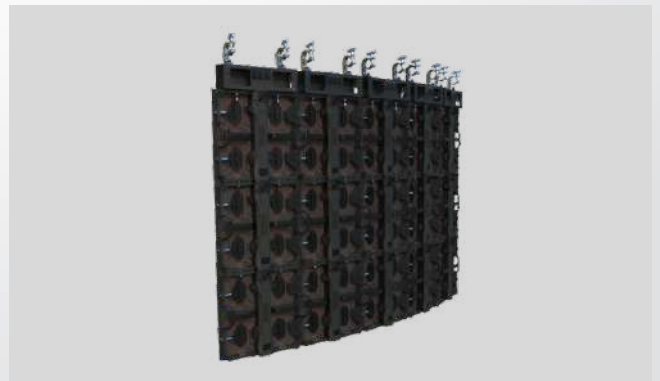

pixelplus[™]

Xceed *Outdoor*

High performance LED displays
for indoor & outdoor rental applications

Our Pixel Plus Xceed series is tailored made for indoor and outdoor rental applications geared for high performance, fast installation and down-the-road flexibility.

Use Your Display Where You Want

Stacking / Hanging Options

Straight Stacking

Straight Hanging

Convex Stacking

Convex Hanging

Concave Stacking

Concave Hanging

Curving Options

Straight 0°

Concave 5°

Concave 7.5°

Convex -5°

Magnetic Installation

Key Features

- True Black SMD High Contrast
- Black Shell SMD High Brightness
- Calibration Memory in Module
- Magnetic Installation
- No AB Module (no left right)
- Optimized Thermal Design
- Big Viewing Angle
- HDR Ready
- No Ghosting
- Extremely Flat
- High Refresh Rate