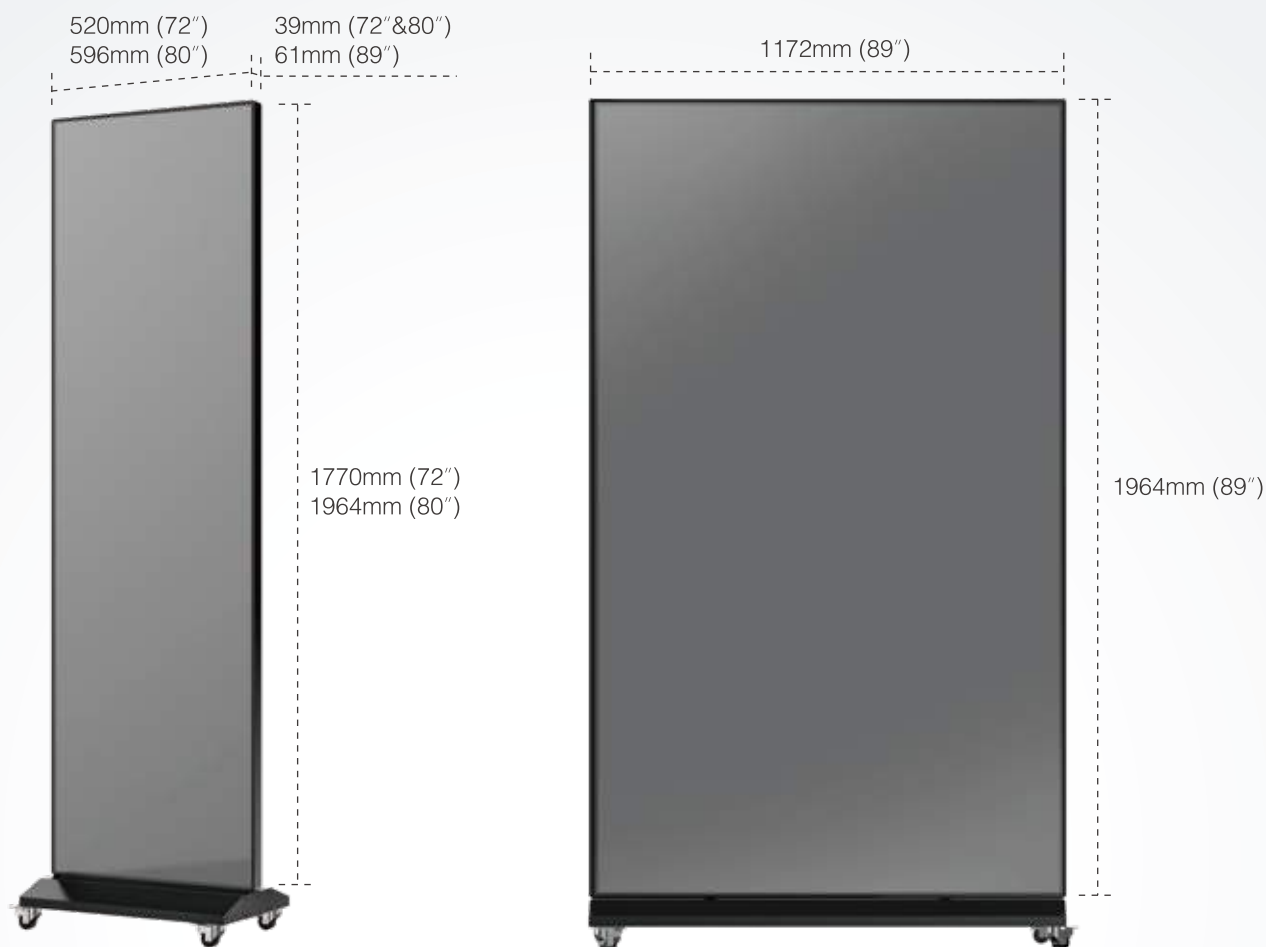

*pixelplus*  
**xirius**<sup>TM</sup>

Innovative, Fashionable and intelligent  
LED posters

72 inches

89 inches

80 inches

The Xirius series is a multi-functional LED poster panel  
tailored for retail and advertising applications  
and geared for 24/7 performance.

# Appearance

Specifications	Xirius 2.6-72"	Xirius 2.5-80"	Xirius 1.8-80"	Xirius 2.5-89"	Xirius 1.8-89"
Pitch	2.6mm	2.5mm	1.8mm	2.5mm	1.8mm
LED Type	SMD	SMD	SMD	SMD	SMD
Brightness	800cd/m <sup>2</sup>	800cd/m <sup>2</sup>	800cd/m <sup>2</sup>	800cd/m <sup>2</sup>	800cd/m <sup>2</sup>
Refresh Rate	>1920Hz	>1920Hz	>1920Hz	>1920Hz	>11920Hz
Power Consumption (Max/Ave) (W/display)	450/175	450/175	450/175	450/175	450/175
Module Resolution	96x96px	112x84px	152x114px	112x84px	152x114px
Module Size	250x250mm	288x216mm	288x216mm	288x216mm	288x216mm
Display Resolution	192x672px	224x756px	304x1026px	448x756px	608x1026px
Display Size	500x1750mm	576x1944mm	576x1944mm	1152x1944mm	1152x1944mm
Overall Dimension	520x1770mm	596x1964mm	596x1964mm	1172x1964mm	1172x1964mm
Weight	28kg	36kg	36kg	80kg	80kg
IP Rating	IP40	IP40	IP40	IP40	IP40
Screen ratio (WxH)	9:32	9:32	9:32	9:16	9:16
Operating Temperature/Humidity (°C/RH)	-10~40/10~90%	-10~40/10~90%	-10~40/10~90%	-10~40/10~90%	-10~40/10~90%

## Optional installation solutions

Seat Mount

Wall Mount

## The best display ratio

9:32

9:32

9:16