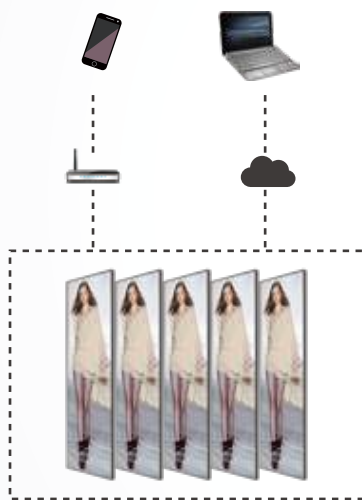

Optional installation solutions

Internet remote cluster control and management